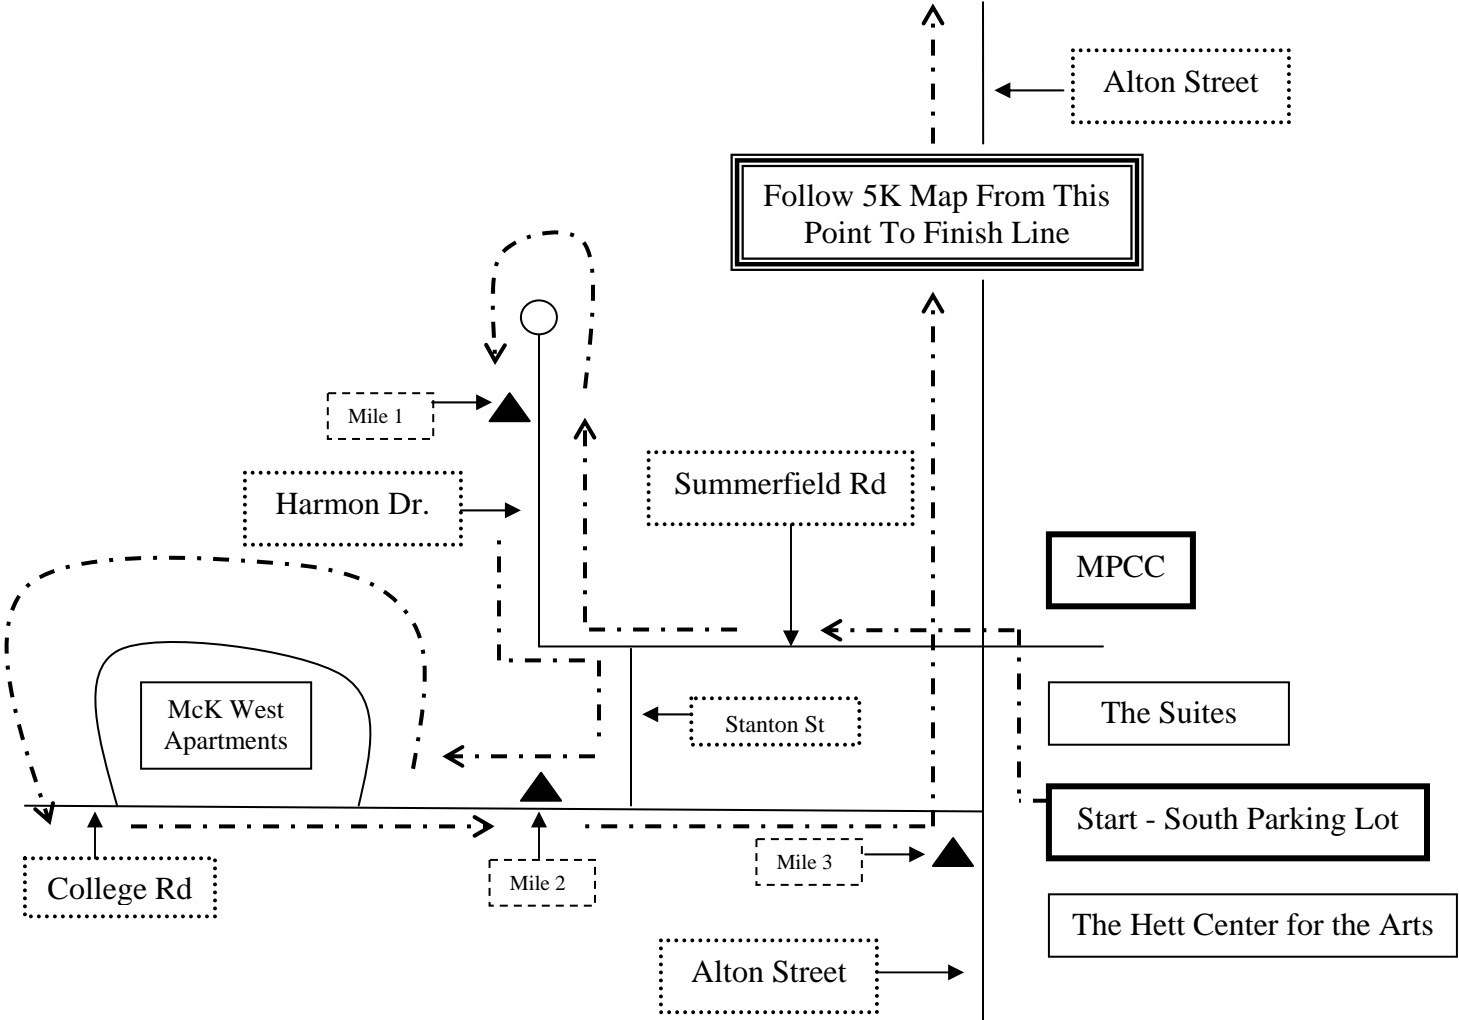

The "Ramble into Spring" 10K Map
 Saturday, March 28, 2009 at McKendree University.
 Start Time -- 8:00am. Pre-Race Briefing -- 7:40am.
 Entry Fee: \$8.00 (\$10.00 on Race Day).
 For more information, call (618) 537- 6941/6420.
 Register/pre-race brief at MPCC. Start in South Parking Lot.
 Running direction: - - - - ->

Driving Directions to McKendree University
 Interstate 64 to Exit 23, Route 4, Lebanon. Turn north on Route 4.
 Turn left (west) at flashing red light on West St. Louis Street.
 Turn right (north) on Alton Street.
 Melvin Price Convocation Center (MPCC) is on the right, 1/2 mile north.
 Plenty of parking available!